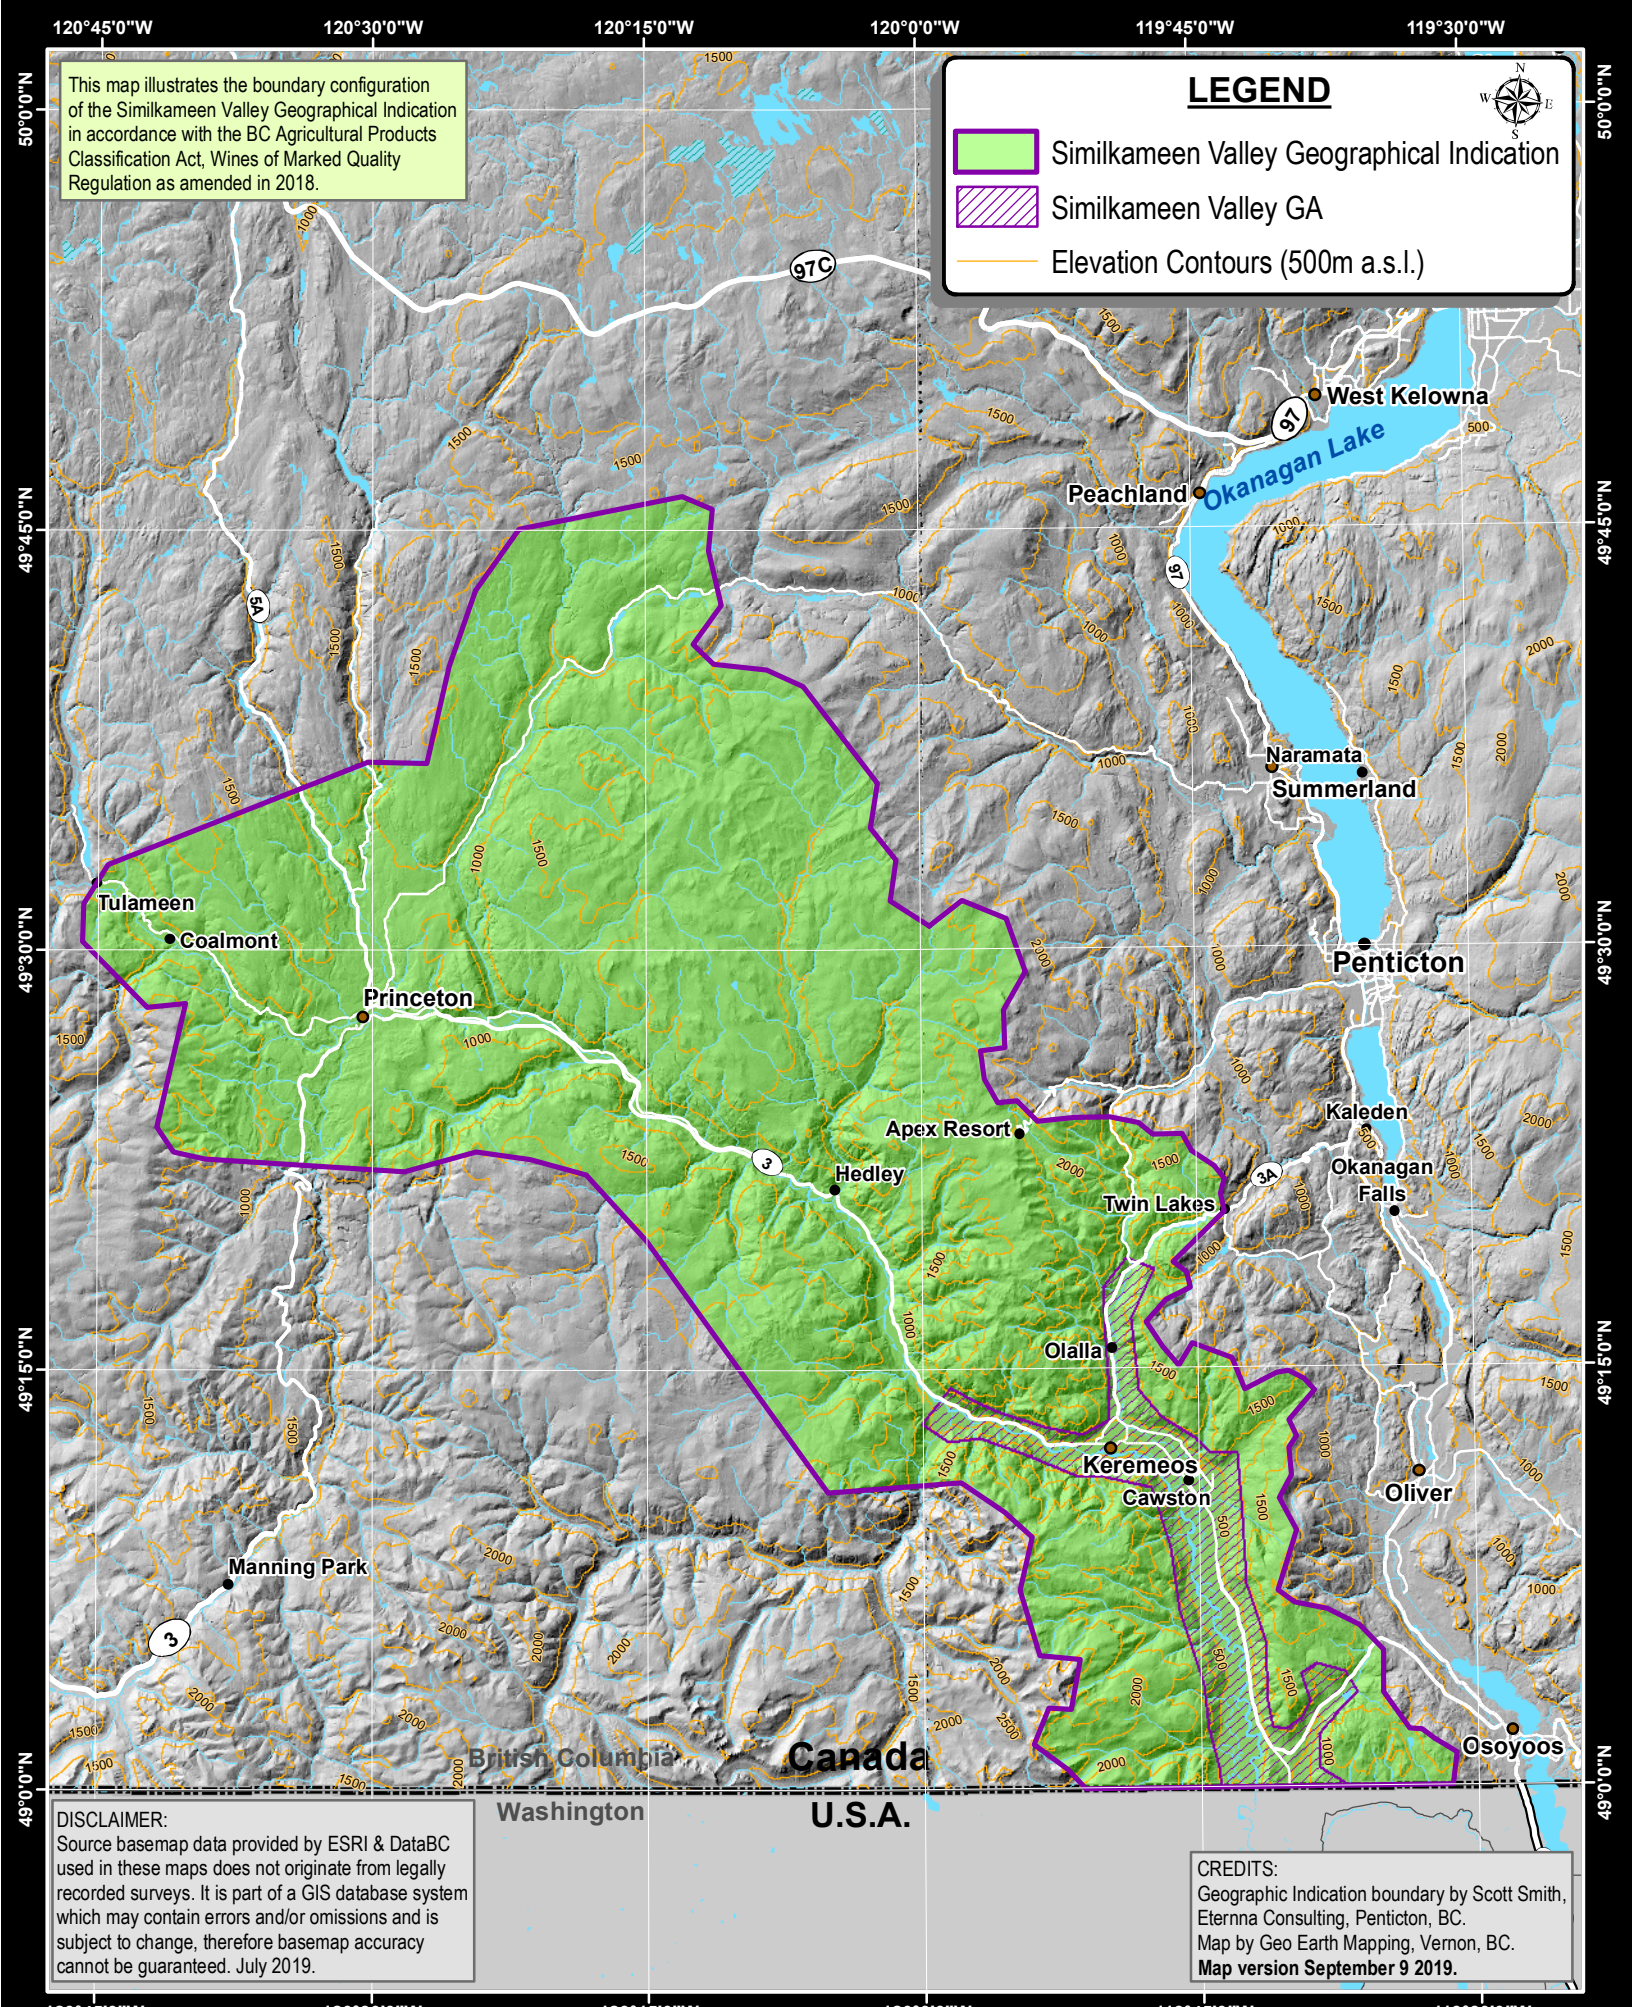

This map illustrates the boundary configuration of the Similkameen Valley Geographical Indication in accordance with the BC Agricultural Products Classification Act, Wines of Marked Quality Regulation as amended in 2018.

LEGEND

-  Similkameen Valley Geographical Indication
-  Similkameen Valley GA
-  Elevation Contours (500m a.s.l.)

DISCLAIMER:
 Source basemap data provided by ESRI & DataBC used in these maps does not originate from legally recorded surveys. It is part of a GIS database system which may contain errors and/or omissions and is subject to change, therefore basemap accuracy cannot be guaranteed. July 2019.

CREDITS:
 Geographic Indication boundary by Scott Smith, Eterna Consulting, Penticton, BC.
 Map by Geo Earth Mapping, Vernon, BC.
 Map version September 9 2019.

Similkameen Valley Geographical Indication